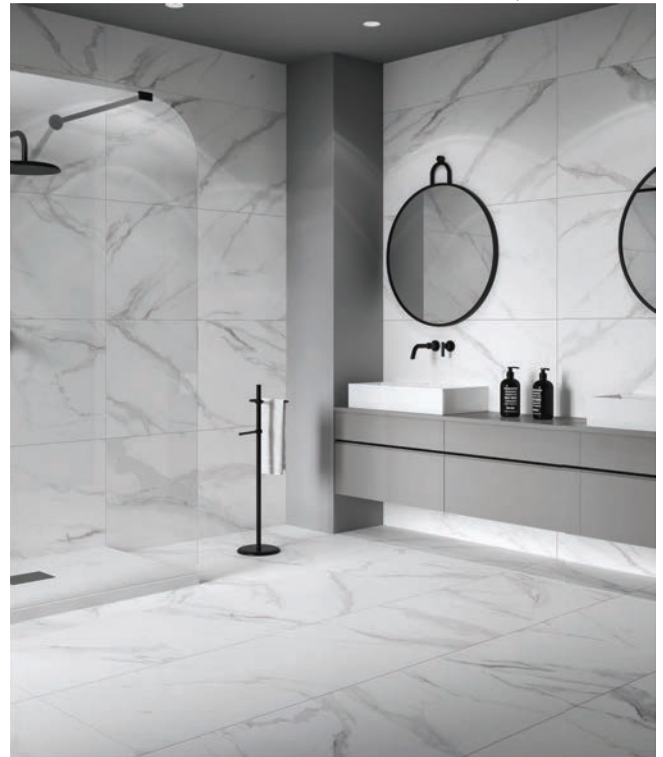

12" x 24"

24" x 24"

24" x 48"

12"x12"
Hex Mosaic
Waterjet Cut

*All formats available in a matte or polished finish.

Marmara Bianco 24"x24"

TECHNICAL INFORMATION

Finish	Shade Variation	Abrasion Resistance (PEI)	DCOF (A317.1-2012)	Minimum Joint	Breaking Strength (ASTM C-648)	Chemical Resistance (ASTM 650-83)	Water Absorption (ASTM C-373)	Surface Hardness (MOHS)
Matte & Polished	III	III	Compliant	See ANSI Standards	Compliant	Resistant	<0.5%	5