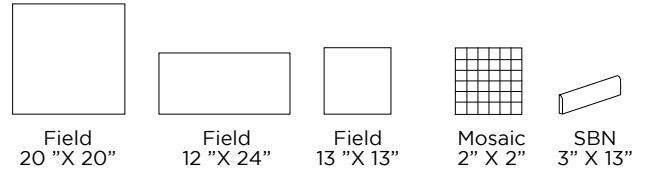

# MIKONOS

FORMATS & TRIM

TECHNICAL INFORMATION

Finish	Shade Variation	Visible Abrasion Resistance	DCOF	Minimum Joint	Break Strength	Chemical Resistance	Water Absorption	Surface Hardness
Matte	IV	IV+	Compliant	See ANSI Standards	Compliant	Resistant	<0.5%	9 Mohs